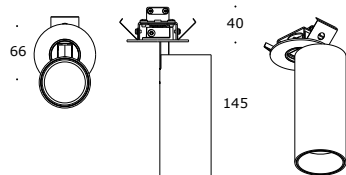

POINTER 60 RECESS

Recessed adjustable LED spotlight for accent lighting. Anti-glare baffle for minimal glare and full 360° rotation and 80° tilt adjustment.

POINTER 60 RECESS LED

reference	2405HW/WW/W 2406HW/WW/W Dim-to-Warm available
cut-out mm	Ø 55
led wattage	12.9 W
power supply	350 mA DC
500 lamp	COB 2700, 3000, 4000 K / CRI 97+
IP20 optics	32° 16°

POINTER 60 RECESS GU10

reference	2407
cut-out mm	Ø 55
led wattage	max 35 W
410 lamp	QPAR51
IP20 base	GU10